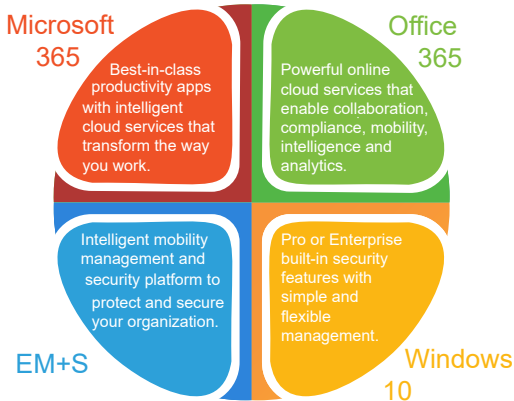

⚠ The Challenge

- Microsoft subscription plans constantly change.
- New features and benefits are added on a weekly basis.
- Staying ahead of the curve is a full-time job.
- It's quite possible to miss opportunities to improve productivity and security.
- It's quite possible to spend unnecessarily on third-party solutions.

✔ The Solution

- Softwerx is a leading authority on Microsoft cloud security, compliance and productivity.
- For twenty years our core business has been Microsoft technology and infrastructure.
- We've helped hundreds of business better understand and better leverage their Microsoft investment.
- We can help you build a clear roadmap to increase productivity and security – and avoid unnecessary spending.

What You'll Discover

About Softwerx

Based in Cambridge and London, Softwerx is the UK's leading Microsoft cloud security practice with specialist knowledge of cyber security, cloud infrastructure and compliance.

Holding multiple Microsoft Gold Partner competencies and industry standard accreditations, we are well equipped to provide the industry insight that your team needs.

Gold Cloud Productivity
Gold Cloud Platform
Gold Datacenter
Silver Enterprise Mobility Management
Silver Small and Midmarket Cloud Solutions