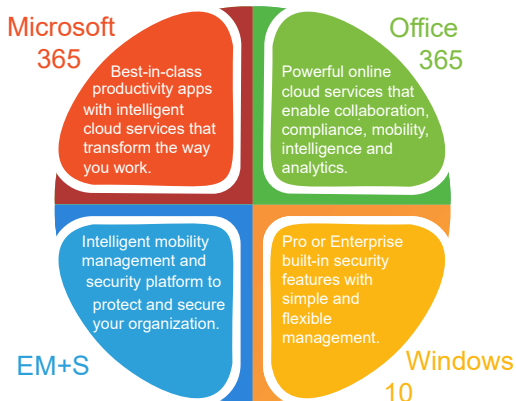

⚠ The Challenge

- Microsoft subscription plans constantly change.
- New features and benefits are added on a weekly basis.
- Staying ahead of the curve is a full-time job.
- It's quite possible to miss opportunities to improve productivity and security.
- It's quite possible to spend unnecessarily on third-party solutions.

✓ The Solution

- Softwerx is a leading authority on Microsoft cloud security, compliance and productivity.
- For twenty years our core business has been Microsoft technology and infrastructure.
- We've helped hundreds of business better understand and better leverage their Microsoft investment.
- We can help you build a clear roadmap to increase productivity and security – and avoid unnecessary spending.

What You'll Discover

About Softwerx

Based in Cambridge and London, Softwerx is the UK's leading Microsoft cloud security practice with specialist knowledge of cyber security, cloud infrastructure and compliance.

Holding multiple Microsoft Gold Partner competencies and industry standard accreditations, we are well equipped to provide the industry insight that your team needs.

Gold Cloud Productivity
Gold Cloud Platform
Gold Datacenter
Silver Enterprise Mobility Management
Silver Small and Midmarket Cloud Solutions

HM Government
G-Cloud
Supplier